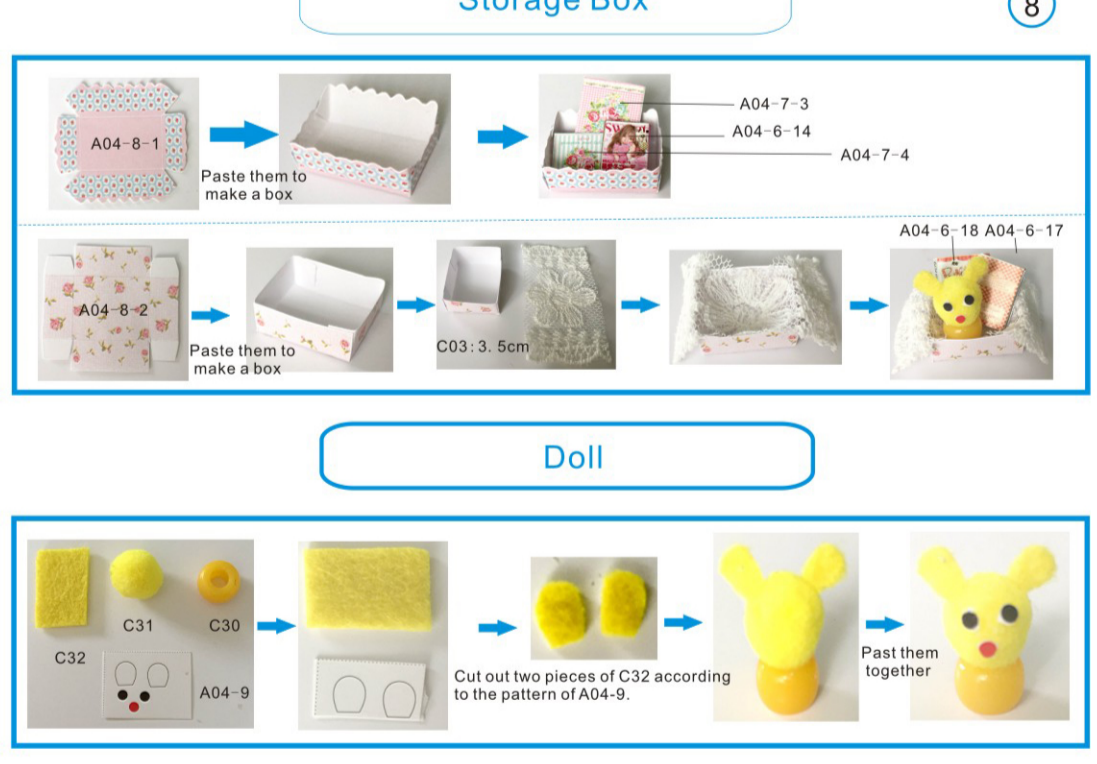

Beside Table