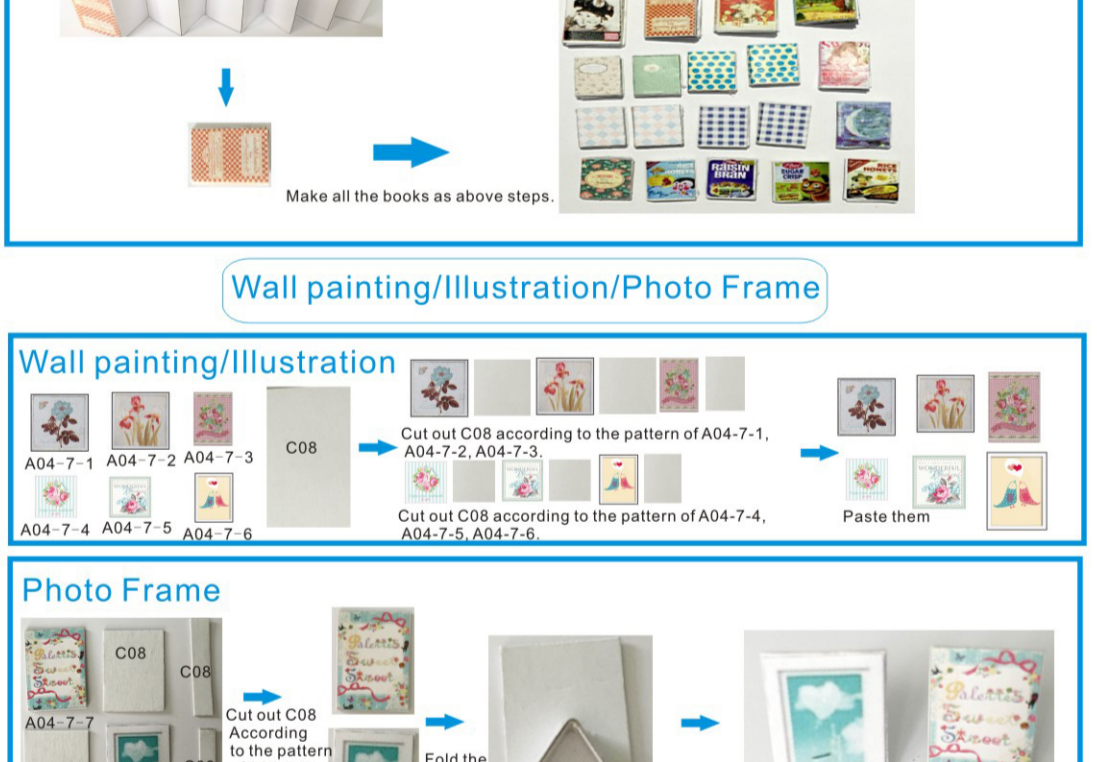

Adabelle's Room

M013 User Manual

Notes: The product has a dustproof cover which is composed of three pieces of organic glass. Timber, cloth and bead might be slightly different between batches. Please refer to the real product for detailed information.

Front view when turning lights on

Warm prompt

Warnings:

- ⚠ Please do not allow infants and young children to play with the package for avoiding dangerous accidents! The product must be taken out by adults and then played by children. Children must be under the custody of adults when playing with the Product.
- ⚠ Necessary Tools

Tips for assembling

- ① Please read the user manual carefully before assembling.
- ② Firstly polish corners of wooden materials by sandpaper, and then assemble every part tidily according to Part Number.
- ③ Use tweezers to help pasting tiny materials.
- ④ Use pliers to shape iron wire.
- ⑤ Dotted lines on paper accessories are folding line, and grey parts are for pasting.
- ⑥ It is suggested to paste paper accessories by double faced adhesive tape.

Necessary Tools

Tools are not included in the packing list and should be prepared by users.

Material Bag A

A01 medium density fiberboard (wood color, white edge) 14.5*10.5*0.5 (1 piece)	A02 medium density fiberboard (white) 14.1*11.7*0.5 (1 piece)	A03 medium density fiberboard (white) 11.7*10.5*0.5 (1 piece)	A04 paper accessory	A05 glue (1 piece)

Material Bag B